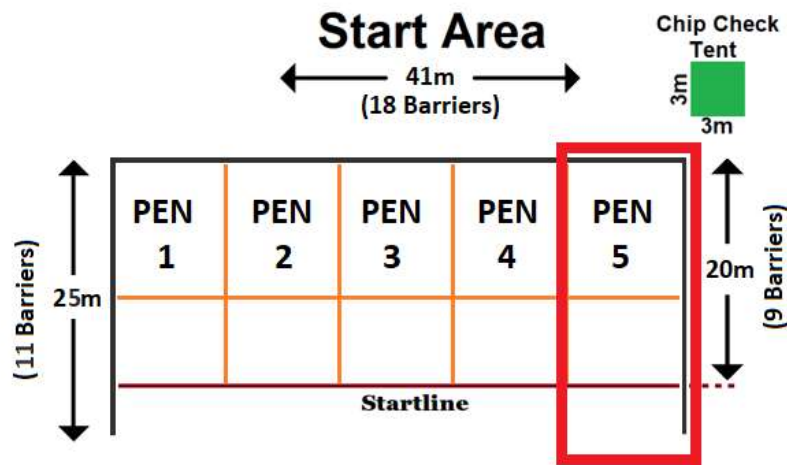

	Start Area Quantity	Finish Area Quantity	
Barriers	40	54	
Wooden Stakes	18		
White spikes & Tape	20		

**PEN 5
Image**