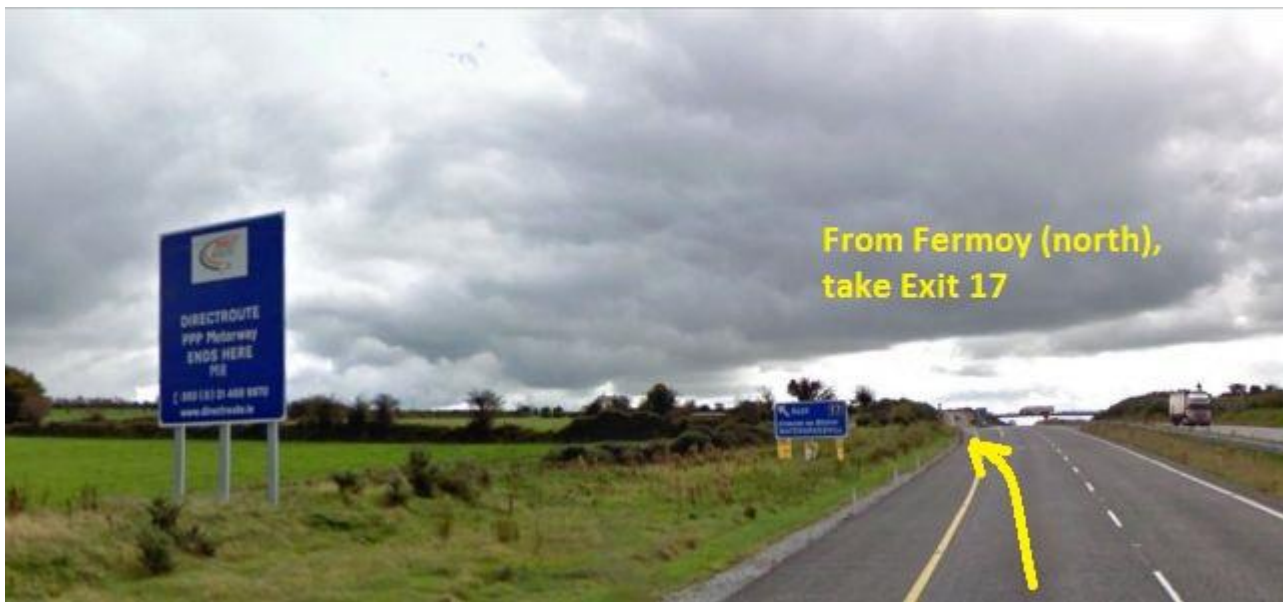

Munster Juvenile B & Masters Cross Country Championships 2014

Kartworld, Watergrasshill, Cork – Directions from Fermoy

Travelling From North/Dublin:

- Take slip road after motorway toll plaza (Exit 17) and enter roundabout.
- Take 2nd exit signposted M8 Cork/Dublin, Knockraha and Leamlara
- After 100m, take lefthand turn
- Drive for approx. 400m, then take right turn (before pallet factory)
- Drive to end of lane.

- Take 2nd exit signposted M8 Cork/Dublin, Knockraha and Leamlara

- After 100m, take lefthand turn

Munster Juvenile B & Masters Cross Country Championships 2014

Kartworld, Watergrasshill, Cork – Directions from Fermoy

-
- Travel for approx. 400m, then take right turn (before pallet factory)

- Drive to end of lane.